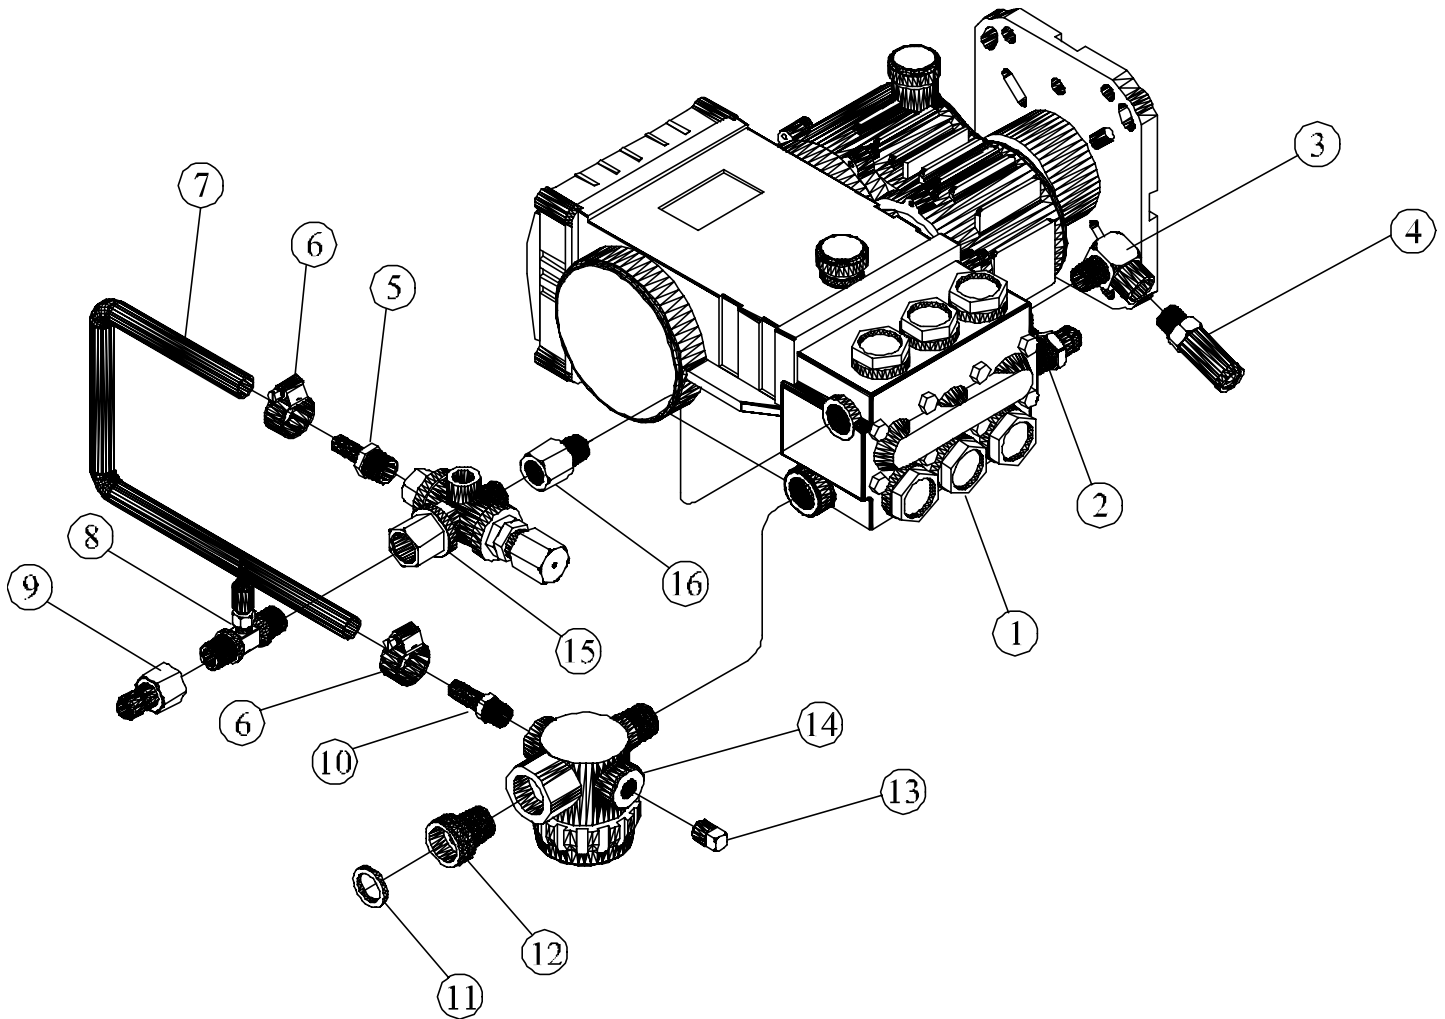

ITEM NO.	QTY.	DESCRIPTION	PART NO.
1	1	PUMP,PLUNGER,TRIPLEX,4000PSI,4GPM,GEN	JD7419
2	1	VALVE,RELIEF,THERMAL,145F,1/2"NPTM	JD6162-A
3	1	ELBOW,STREET,STEEL,PLATED,3/8NPT	JD3717-03
4	1	VALVE,RELIEF,3600-5000PSI,160F,3/8NPTM	JD7048-B
5	1	BARB,HOSE,MALE,BRASS,3/8HSX3/8NPT	JD2855-B
6	2	CLAMP,GEAR,WORM,SS,1/4 TO 5/8" DIA.	JD3068
7	1	TUBING,PVC,REINFORCED,3/8"ID	JD7575
8	1	INJ,CHEM,ADJ,5800PSI MAX,SS,194F,4.0-5.3	JD6140-G
9	1	PLUG,QUICK COUPLING,STAINLESS,3/8"NPTF	JD3103-A
10	1	BARB,HOSE,MALE,BRASS,3/8HSX1/4NPT	JD7220
11	1	WASHER,RUBBER,HOSE,GARDEN,W/O SCREEN	JD 809-01
12	1	CONNECTOR,BR,3/4GARDEN HOSEX1/2NPTM,SWIV	JD7142
13	1	PLUG,HEAD,SQUARE,BRASS,1/4NPT	JD 679-02
14	1	STRAINER,WATER,IN-LINE,ALUMINUM,1/2"NPT	JD7782
15	1	VALVE,UNLOAD,PSI ACT,5100PSI,6.6 GPM	JD3324-M
16	1	ADAPTER,EXPANDING,STEEL,PLATED,3/8MX3/8F	JD6224-02

FIGURE 1-1 (PUMP, GEN., FITTING, HPJ4040 ASSY)