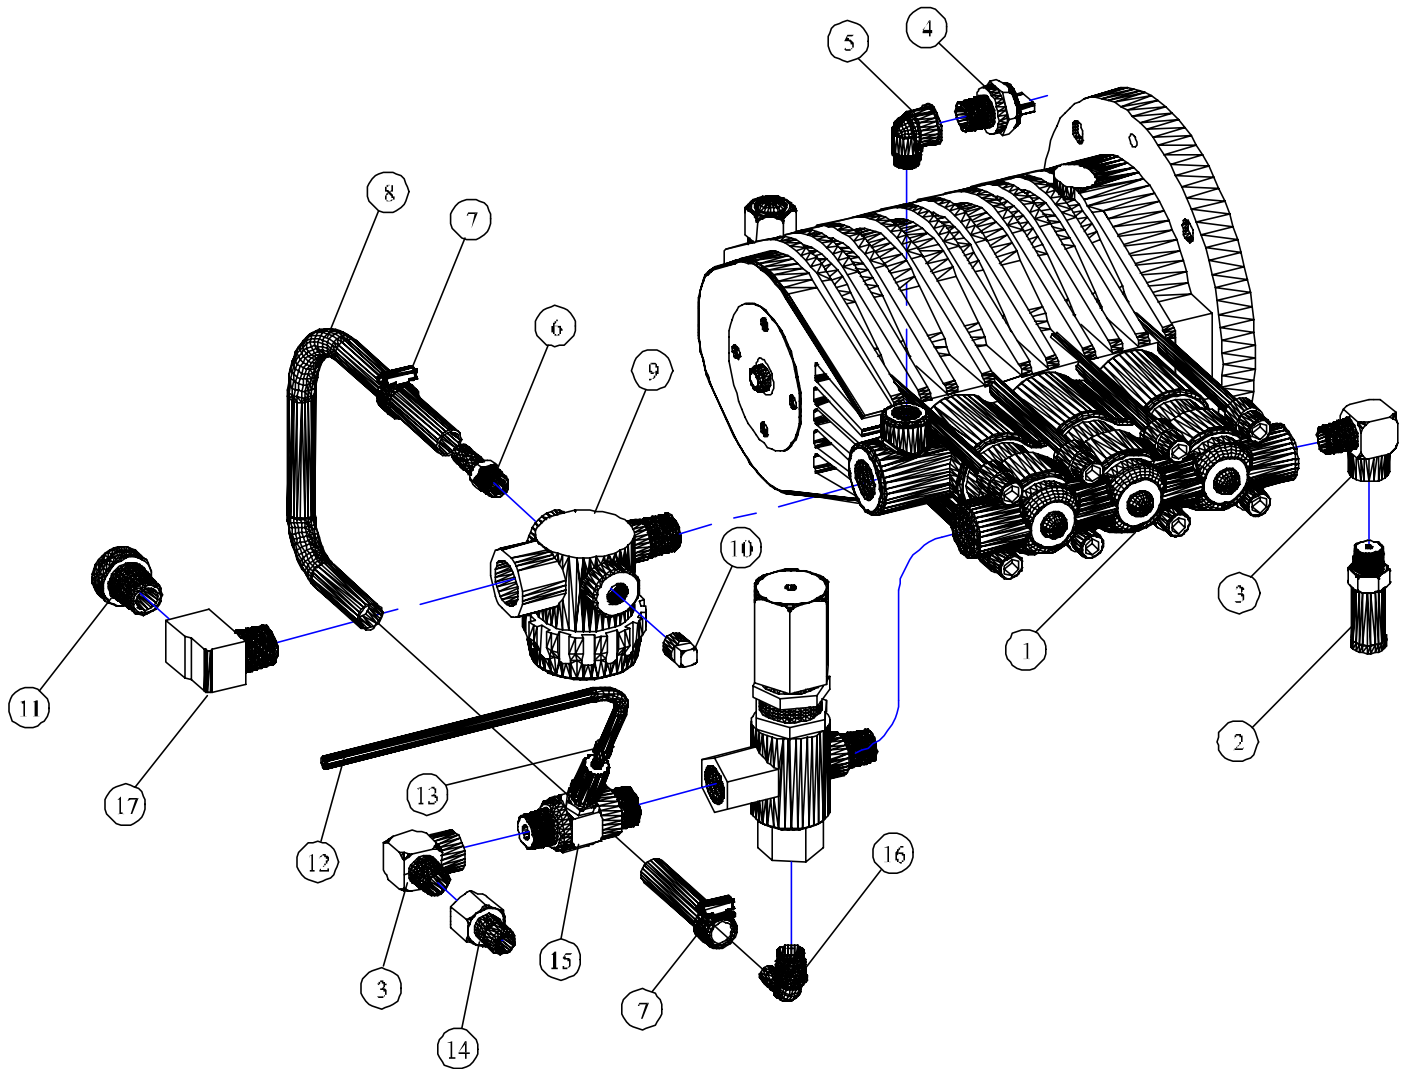

ITEM NO.	QTY.	DESCRIPTION	PART NO.
1	1	PUMP, PLUNGER, TRIPLEX, 3000PSI, 4.0GPM, CAT	JD7549
2	1	VALVE, RELIEF, 2400-3000PSI, 160F, 3/8NPTM	JD7048-A
3	2	ELBOW, STREET, STEEL, PLATED, 3/8NPT	JD3717-03
4	1	VALVE, RELIEF, THERMAL, 145F, 3/8"NPTM	JD6162-B
5	1	ELBOW, FEMALE, BRASS, FORGED, 1/2NPT	JD3117
6	1	BARB, HOSE, MALE, BRASS, 3/8HSX1/4NPT	JD7220
7	1	CLAMP, GEAR, WORM, SS, 1/4 TO 5/8" DIA.	JD3068
8	2	TUBING, PVC, REINFORCED, 3/8"ID	JD7575
9	1	STRAINER, WATER, IN-LINE, ALUMINUM, 1/2"NPT	JD7782
10	1	PLUG, HEAD, SQUARE, BRASS, 1/4NPT	JD 679-02
11	1	CONNECTOR, BR, 3/4GARDEN HOSEX1/2NPTM, SWIV	JD7142
12	1	TUBING, PVC, CLEAR, 3/8ODX1/4ID	JD3087
13	1	CLAMP, SLEEVE, PLASTIC, 3/8ID	JD2759
14	1	PLUG, QUICK COUPLING, STAINLESS, 3/8"NPTF	JD3103-A
15	1	INJECTOR, CHEMICAL, CAT#7194	JD7147-70
16	1	BARB, HOSE, ELBOW, MALE, BRASS, 3/8HSX3/8NPT	JD7149
17	1	ELBOW, STREET, BRASS, FORGED, 1/2NPT	JD 800-01

FIGURE 1-1 (PUMP, CAT, FITTINGS, HPJ3040-E, ASSY)