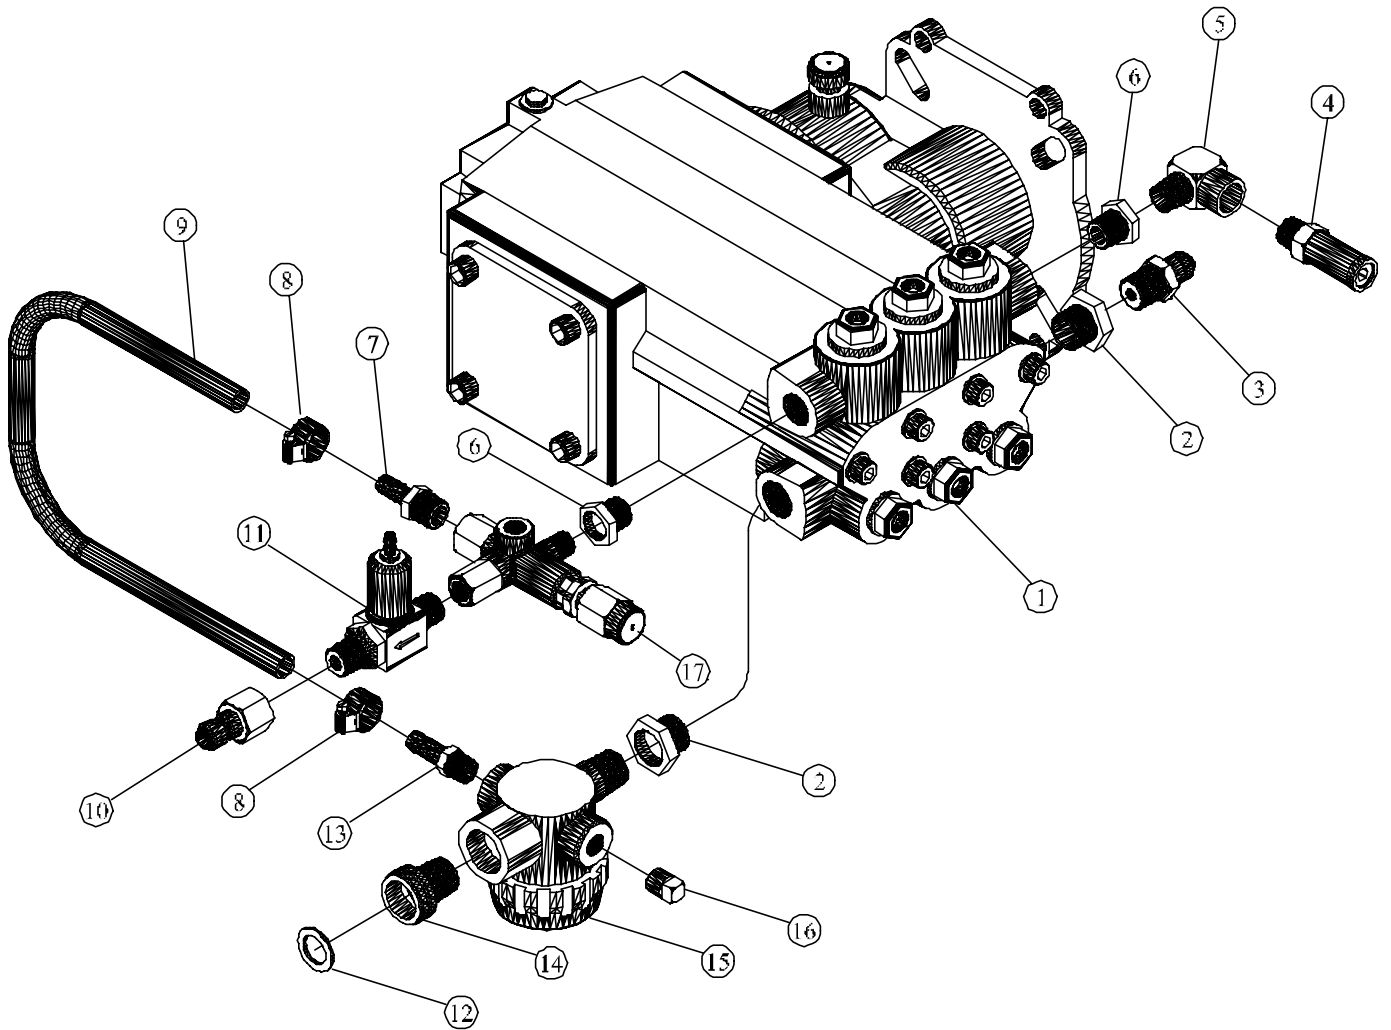

ITEM NO.	QTY.	DESCRIPTION	PART NO.
1	1	PUMP,PLUNGER,TRIPLEX,2500PSI,8.0GPM,G.R. ,HYPRO	JD7980
2	2	BUSHING,REDUCER,HEX,BRASS,3/4X1/2	JD3096
3	1	VALVE,RELIEF,THERMAL,145F,1/2"NPTM	JD6162-A
4	1	VALVE,RELIEF,2400-3000PSI,160F,3/8NPTM	JD7048-A
5	1	ELBOW,STREET,STEEL,PLATED,3/8NPT	JD3717-03
6	2	BUSHING,REDUCER,HEX,STEEL,PLATED,1/2X3/8	JD2599
7	1	BARB,HOSE,MALE,BRASS,3/8HSX3/8NPT	JD2855-B
8	2	CLAMP,GEAR,WORM,SS,1/4 TO 5/8" DIA.	JD3068
9	1.6	TUBING,PVC,REINFORCED,3/8"ID	JD7575
10	1	PLUG,QUICK COUPLING,STAINLESS,3/8"NPTF	JD3103-A
11	1	INJ,CHEM,ADJ,6.6-10.8,3/8	JD6140-H
12	1	WASHER,RUBBER,HOSE,GARDEN,W/O SCREEN	JD 809-01
13	1	BARB,HOSE,MALE,BRASS,3/8HSX1/4NPT	JD7220
14	1	CONNECTOR,BR,3/4GARDEN HOSEX1/2NPTM,SWIV	JD7142
15	1	STRAINER,WATER,IN-LINE,ALUMINUM,1/2"NPT	JD7782
16	1	PLUG,HEAD,SQUARE,BRASS,1/4NPT	JD 679-02
17	1	VALVE,UNLOAD,PSI ACT,3200PSI,8.0 GPM	JD3324-O

FIGURE 1-1 (PUMP, HYPRO., FITTING, HPJ2580 ASSY)