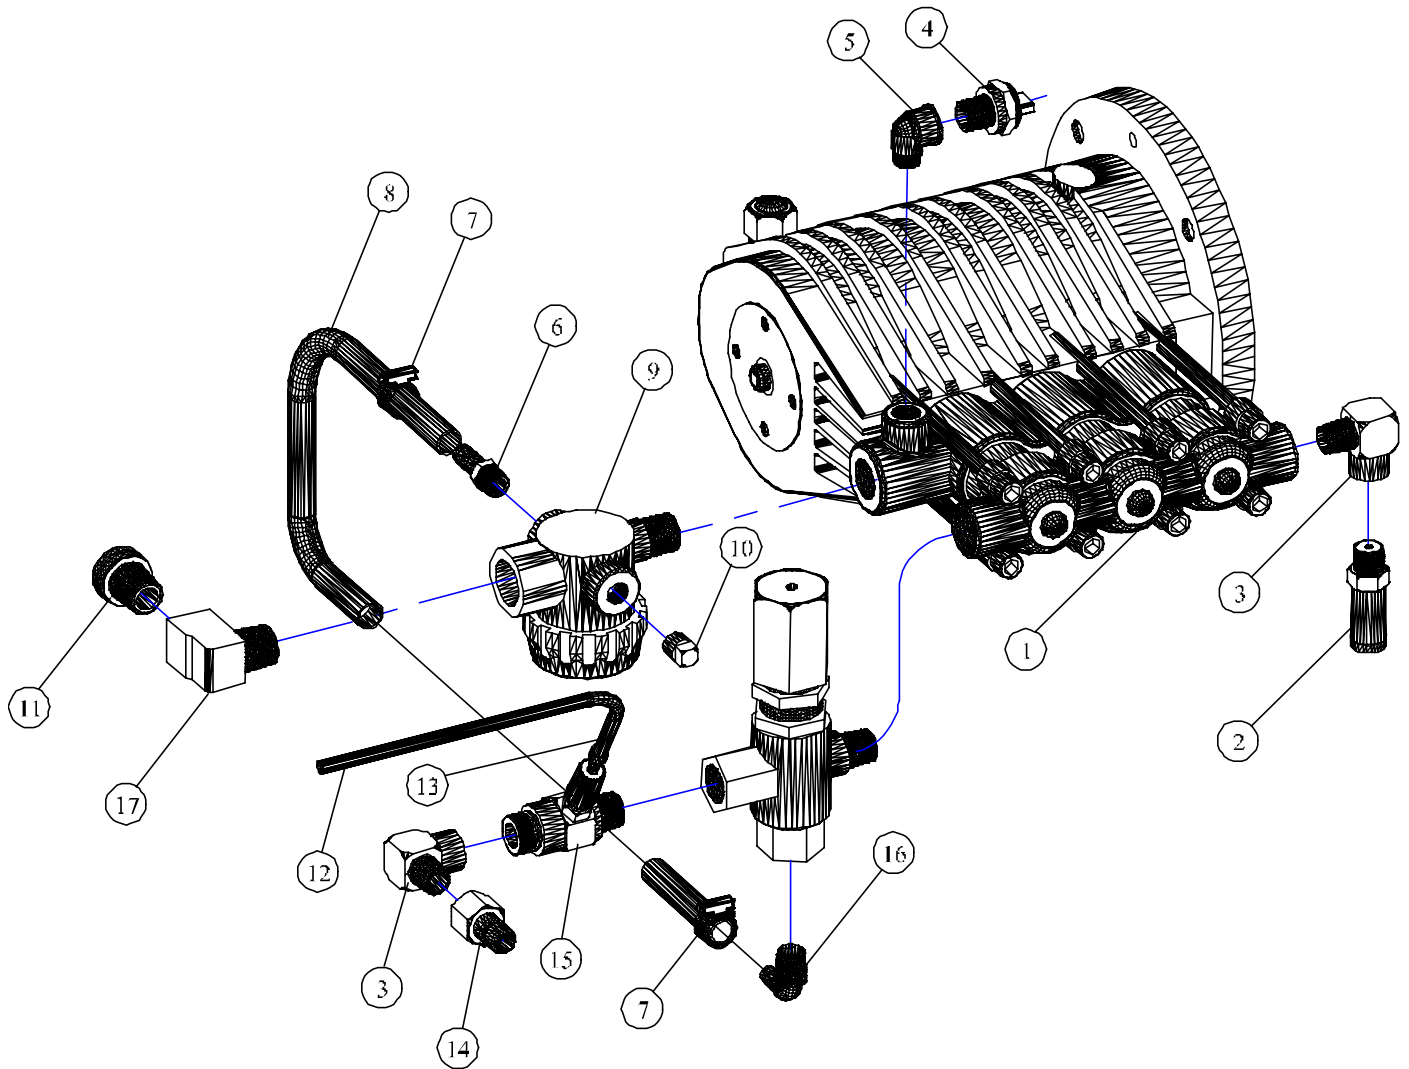

ITEM NO.	QTY.	DESCRIPTION	PART NO.
1	1	PUMP,PLUNGER,TRIPLEX,3000PSI,4.0GPM,CAT	JD7549
2	1	VALVE,RELIEF,2400-3000PSI,160F,3/8NPTM	JD7048-A
3	2	ELBOW,STREET,STEEL,PLATED,3/8NPT	JD3717-03
4	1	VALVE,RELIEF,THERMAL,145F,3/8"NPTM	JD6162-B
5	1	ELBOW,FEMALE,BRASS,FORGED,1/2NPT	JD3117
6	1	BARB,HOSE,MALE,BRASS,3/8HSX1/4NPT	JD7220
7	1	CLAMP,GEAR,WORM,SS,1/4 TO 5/8" DIA.	JD3068
8	2	TUBING,PVC,REINFORCED,3/8"ID	JD7575
9	1	STRAINER,WATER,IN-LINE,ALUMINUM,1/2"NPT	JD7782
10	1	PLUG,HEAD,SQUARE,BRASS,1/4NPT	JD 679-02
11	1	CONNECTOR,BR,3/4GARDEN HOSEX1/2NPTM,SWIV	JD7142
12	1	TUBING,PVC,CLEAR,3/8ODX1/4ID	JD3087
13	1	CLAMP,SLEEVE,PLASTIC,3/8ID	JD2759
14	1	PLUG,QUICK COUPLING,BRASS,3/8"NPTF	JD3103-05
15	1	INJECTOR,CHEMICAL,CAT#7194	JD7147-70
16	1	BARB,HOSE,ELBOW,MALE,BRASS,3/8HSX3/8NPT	JD7149
17	1	ELBOW,STREET,BRASS,FORGED,1/2NPT	JD 800-01