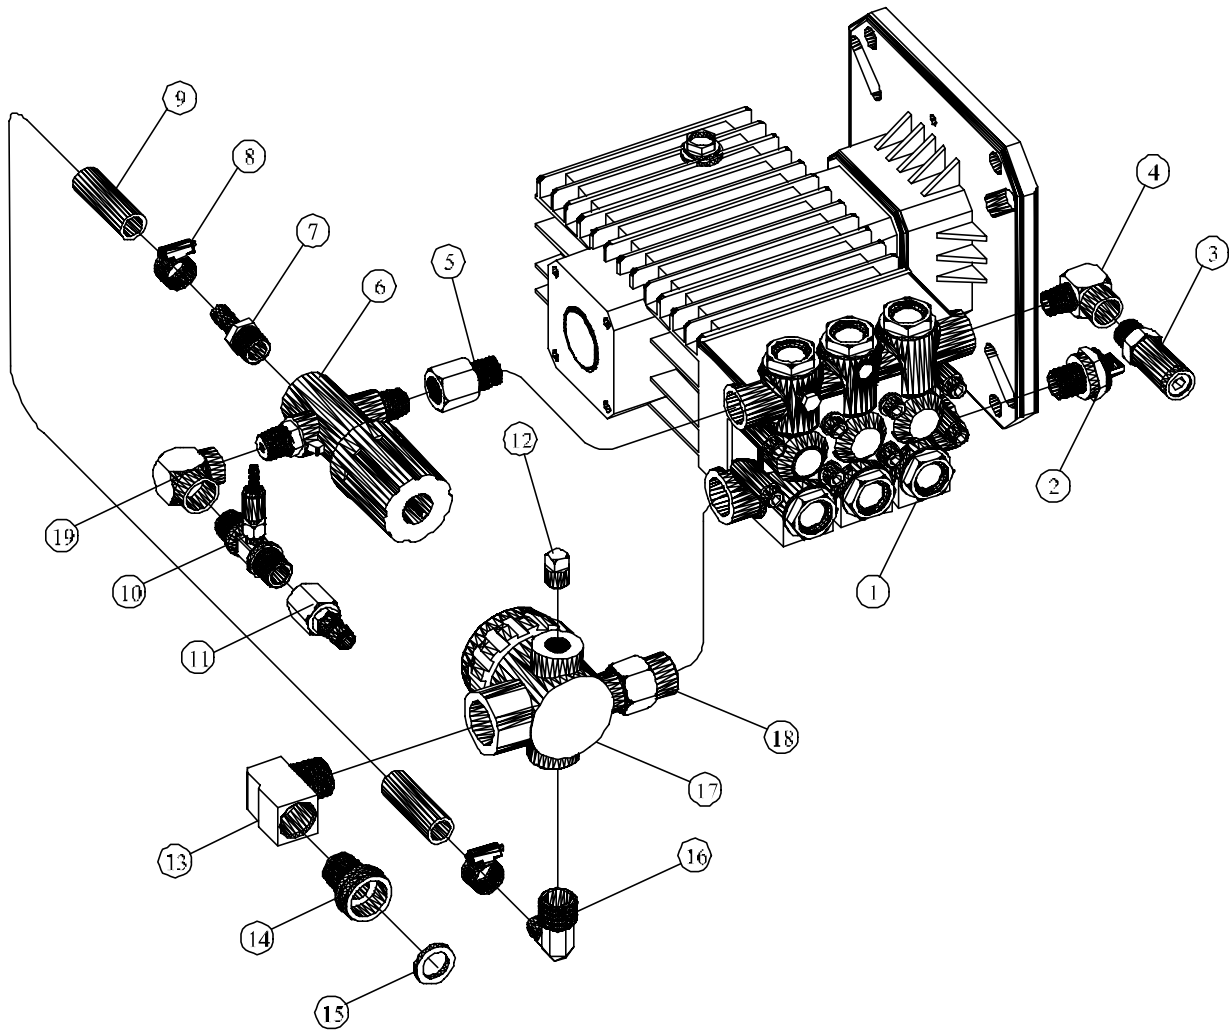

FIGURE 1-1A (PUMP, CAT, FITTINGS, HPJ2040-E, ASSY)

ITEM NO.	QTY.	DESCRIPTION	PART NO.
1	1	PUMP,PLUNGER,TRIPLEX,2500PSI,4.2GPM,GEN	JD7812
2	1	VALVE,RELIEF,THERMAL,145F,1/2"NPTM	JD6162-A
3	1	VALVE,RELIEF,2400-3000PSI,160F,3/8"NPTM	JD7048-A
4	1	ELBOW,STREET,STEEL,PLATED,3/8"NPT	JD3717-03
5	1	ADAPTER,EXPANDING,STEEL,PLATED,3/8MX3/8F	JD6224-02
6	1	VALVE,UNLOAD,PSI ACT,2000PSI,6GPM	JD3324-F
7	1	BARB,HOSE,MALE,BRASS,3/8HSX3/8"NPT	JD2855-B
8	2	CLAMP,GEAR,WORM,SS,1/4 TO 5/8" DIA.	JD3068
9	1.5'	TUBING,PVC,REINFORCED,3/8"ID	JD7575
10	1	INJECTOR,CHEMICAL,ADJUSTABLE,4-5GPM,3/8"	JD6140-C
11	1	PLUG,QUICK COUPLING,BRASS,3/8"NPTF	JD3103-05
12	1	PLUG,HEAD,SQUARE,BRASS,1/4"NPT	JD 679-02
13	1	ELBOW,STREET,BRASS,FORGED,1/2"NPT	JD 800-01
14	1	CONNECTOR,BR,3/4GARDEN HOSEX1/2"NPTM,SWIV	JD7142
15	1	WASHER,RUBBER,HOSE,GARDEN,W/O SCREEN	JD 809-01
16	1	BARB,HOSE,ELBOW,MALE,BRASS,3/8HSX1/4"NPT	JD7150
17	1	STRAINER,WATER,IN-LINE,ALUMINUM,1/2"NPT	JD7782
18	1	ADAPTER,EXPANDING,BRASS,1/2MX1/2F	JD6224-04
19	1	ELBOW,FEMALE,STEEL,PLATED,3/8"NPT	JD 691

FIGURE 1-1B (PUMP, GEN., FITTING, HPJ2040-E, ASS'Y)